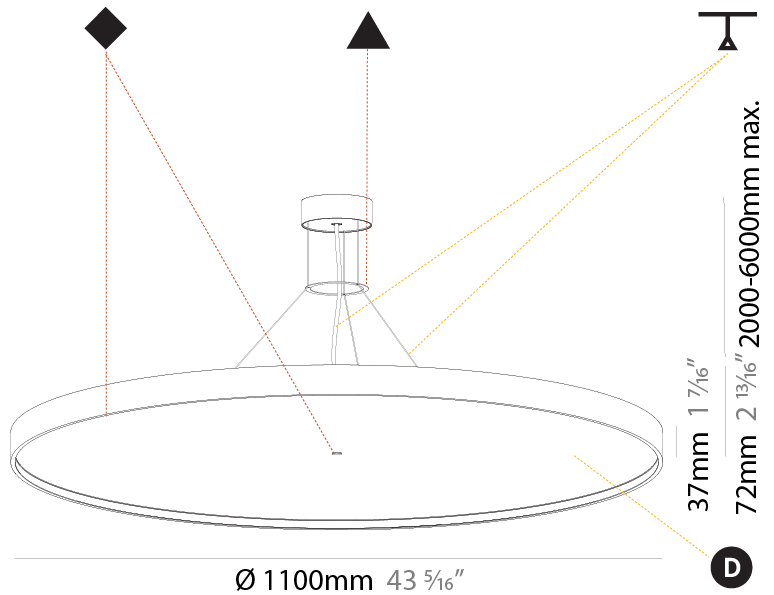

GENERAL

Series: Sign Diva
Subseries: Sign Diva
Partner: Prolicht
Division: Architectural
Installation: Suspension
Product Type: Pendant
Mounting Location: Ceiling
Light Distribution: Direct / Indirect

PHYSICAL

Shape: Round
Diameter (mm): 1100
Diameter (in): 43 ⁵/₁₆"
Height (mm): 72
Height (in): 2 ¹³/₁₆"
Weight (kg): 20.78
Weight (lbs): 45.81
Diffuser: PMMA - Opal / Micro-Prism / Sparkling Secret / Vintage Industrial
Fixture Finish: SSR / BKV / CWI / CRY / HAB / UFT / ITA / RUA / FTG / MYG / LOD / PUS / FRO / FUP / KIA / POP / BLS / SPG / MEY / GOH / CHC / COM / ABZ / JAG / OBR / MOS / ROR
Fixture Material: PMMA / Extruded Aluminum / Steel
Cable Details: 2000mm/78 3/4" or 6000mm/236 1/4" Transparent Cable

ELECTRICAL

Lamp Type: LED (Zhaga Standard)
Input Wattage (W): 169.4 / 28.6
Total Output Wattage (W): 135 / 24
Dimming: Tri-Mode (Non-Dimming and Phase Dimming (120Vac only) and 0-10V Dimming)
Driver Included: Yes
Driver Location: Integrated
Driver Type: Constant Current - Universal
Driver Class: Class 2
Input Voltage (V): 120 - 277
Constant Current (MA): 600 / 350

LED

Color Temperature (*K): 2700 / 3000 / 3500 / 4000
Max. Delivered Lumen (lm): 20030 / 20610 / 21050 / 21480
CRI: >90 CRI
Lamp Life (hrs): 50000

OPTICAL

RATINGS AND CERTIFICATIONS

Certified By: Certified for North American Standards
IP rating: IP20