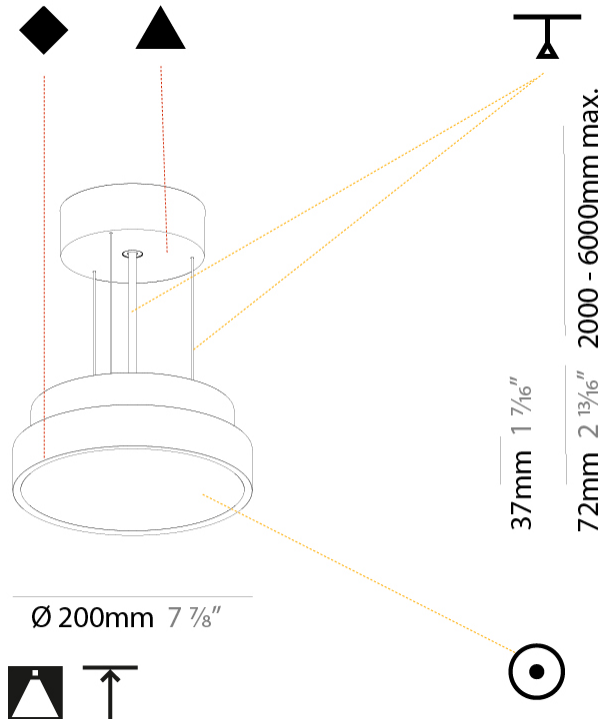

GENERAL

Series: Sign Diva
Subseries: Sign Diva
Partner: Prolicht
Division: Architectural
Installation: Suspension
Product Type: Pendant
Mounting Location: Ceiling
Light Distribution: Direct

PHYSICAL

Shape: Round
Diameter (mm): 200
Diameter (in): 7 7/8
Height (mm): 72
Height (in): 2 13/16
Max. Overall Height (mm): 2072
Max. Overall Height (in): 81 3/16
Weight (kg): 1.732
Weight (lbs): 3.818
Diffuser: [PMMA - Opal / Micro-Prism / Sparkling Secret / Vintage Industrial with Shine Ring](#)
Fixture Finish: [SSR / BKV / CWI / CRY / HAB / UFT / ITA / RUA / FTG / MYG / LOD / PUS / FRO / FUP / KIA / POP / BLS / SPG / MEY / GOH / CHC / COM / ABZ / JAG / OBR / MOS / ROR](#)
Fixture Material: [PMMA / Extruded Aluminum / Steel](#)
Cable Details: [2000mm or 6000mm Transparent Cable](#)

ELECTRICAL

Lamp Type: LED (Zhaga Standard)
Input Wattage (W): 12.1
Total Output Wattage (W): 11
Dimming: [Tri-Mode (Non-Dimming and Phase Dimming (120Vac only) and 0-10V Dimming)](#)
Driver Included: Yes
Driver Location: Integrated
Driver Type: Constant Current - Universal
Driver Class: Class 2
Input Voltage (V): 120 - 277
Constant Current (MA): 350

LED

[Color Temperature (°K): 2700 / 3000 / 3500 / 4000](#)
Max. Delivered Lumen (lm): 776 / 970 / 980 / 1000
CRI: >90 CRI
Lamp Life (hrs): 50000

OPTICAL

RATINGS AND CERTIFICATIONS

Certified By: Certified for North American Standards
IP rating: IP20